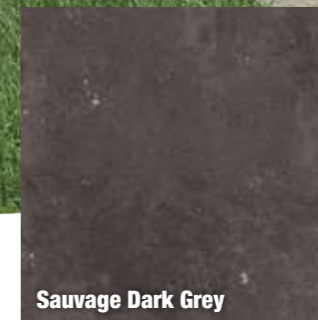

Adviesprijzen per m² inclusief BTW

Greece Composition Light Grey

Greece Composition Grey

Sauvage Grey

Sauvage Dark Grey

Sauvage Bleu

Greece Composition Warm Grey

Lakeside Dark Grey