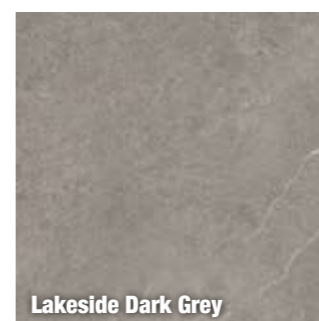

Greece Composition Warm Grey

Lakeside Ivory

Lakeside Dark Grey