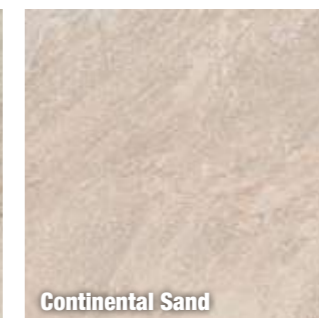

Adviesprijzen per m² inclusief BTW

Downtown Chicago Antracite

Downtown Chicago Grey

Downtown Chicago Sand

Grand City Central Grey

Continental Grey

Continental Beige

Continental Sand