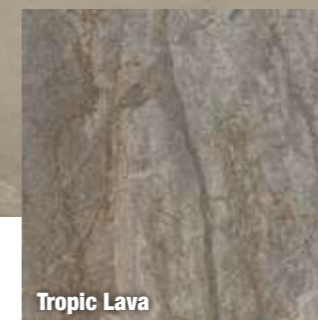

Adviesprijzen per m² inclusief BTW

Woodstone Sand

Woodstone Grey

Tropic Beach

Tropic Lava

Tropic Forest

Elemental Sand

Elemental Grey

DesertStone Beige

DesertStone Grey

Museum Warm Grey

Museum Dark Warm Grey

Natural Elegance Light Grey

Natural Elegance Brun

Natural Elegance Dark

Urban Colours Grey