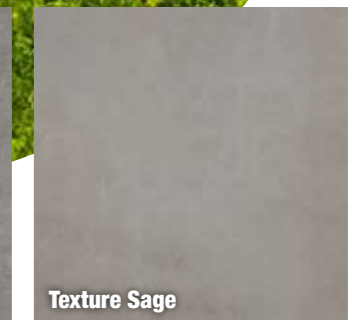

Piet Boon	90 x 90 x 3 cm
PB Concrete Ash	€ 88,00
PB Concrete Smoke	€ 88,00
PB Concrete Dust	€ 88,00
Fuse Fossil Grey	€ 88,00
Fuse Fossil Brown	€ 88,00
Texture Ivory	€ 88,00
Texture Sage	€ 88,00

Adviesprijzen per m² inclusief BTW