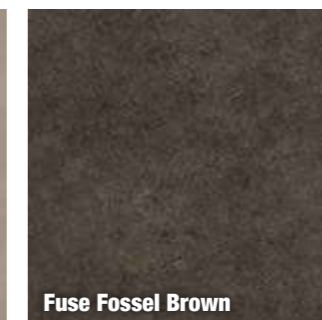

Adviesprijzen per m² inclusief BTW

PB Concrete Dust

Fuse Fossil Grey

Texture Sage

PB Concrete Ash

PB Concrete Smoke

Fuse Fossil Brown

Texture Ivory