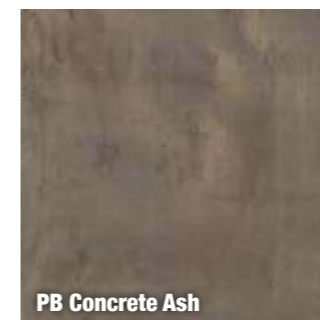

Adviesprijzen per m² inclusief BTW

PB Concrete Dust

Fuse Fossil Grey

Texture Sage

PB Concrete Ash

PB Concrete Smoke

Fuse Fossil Brown

Texture Ivory