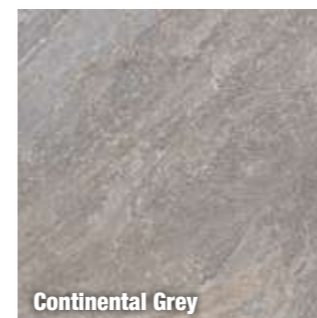

Adviesprijzen per m² inclusief BTW

Downtown Chicago Antracite

Downtown Chicago Grey

Downtown Chicago Sand

Grand City Central Grey

Continental Grey

Continental Beige

Continental Sand