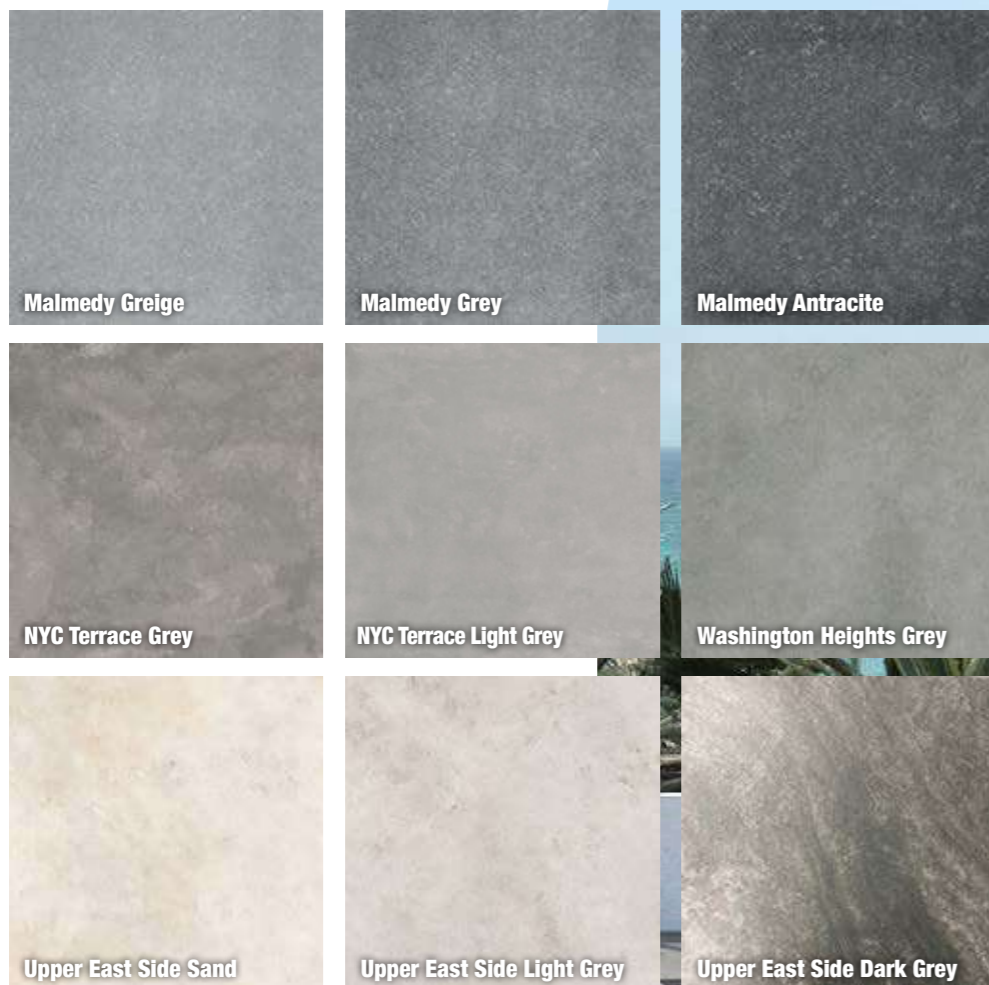

Adviesprijzen per m² inclusief BTW

Colorado Springs Sand

Colorado Springs Grey

Colorado Springs Antracite

Yellowstone Park Light Sand

Yellowstone Park Dark Sand

Yellowstone Park Grey

Yellowstone Park Antracite