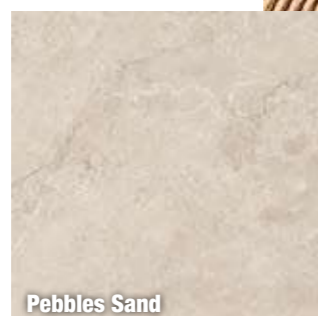

Composite Mixed Extra

Dust Off White

Pebbles Sand